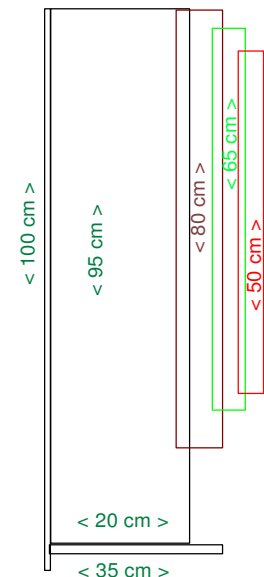

# Dimensions and Materials for ONE cabinet

	Size			Material
Front	100cm	x	40cm	18mm Spruce/Fir
top	31cm	x	20cm	16mm MDF
bottom	40cm	x	35cm	16mm MDF
side-right	95cm	x	20cm	16mm MDF
side-left	95cm	x	20cm	16mm MDF
large vibe right	80cm	x	15cm	2-4mm birch plywood
large vibe left	80cm	x	15cm	2-4mm birch plywood
medium vibe right	65cm	x	15cm	2-4mm birch plywood
medium vibe left	65cm	x	15cm	2-4mm birch plywood
small vibe right	50cm	x	15cm	2-4mm birch plywood
small vibe left	50cm	x	15cm	2-4mm birch plywood

40 cm  
Front View

Side View

The vibes large-medium-small are glued together "center to center" and 5cm overlapping (see drawings) and glued or screwed to the side panels.

Title the bigOraGreeCos		
Author www.valviac.com		
File USERS\valviac\schematics\bigOraGreeCos.dsn	Document	
Revision 1.0	Date February 12th. 2006	Sheets 1 of 1